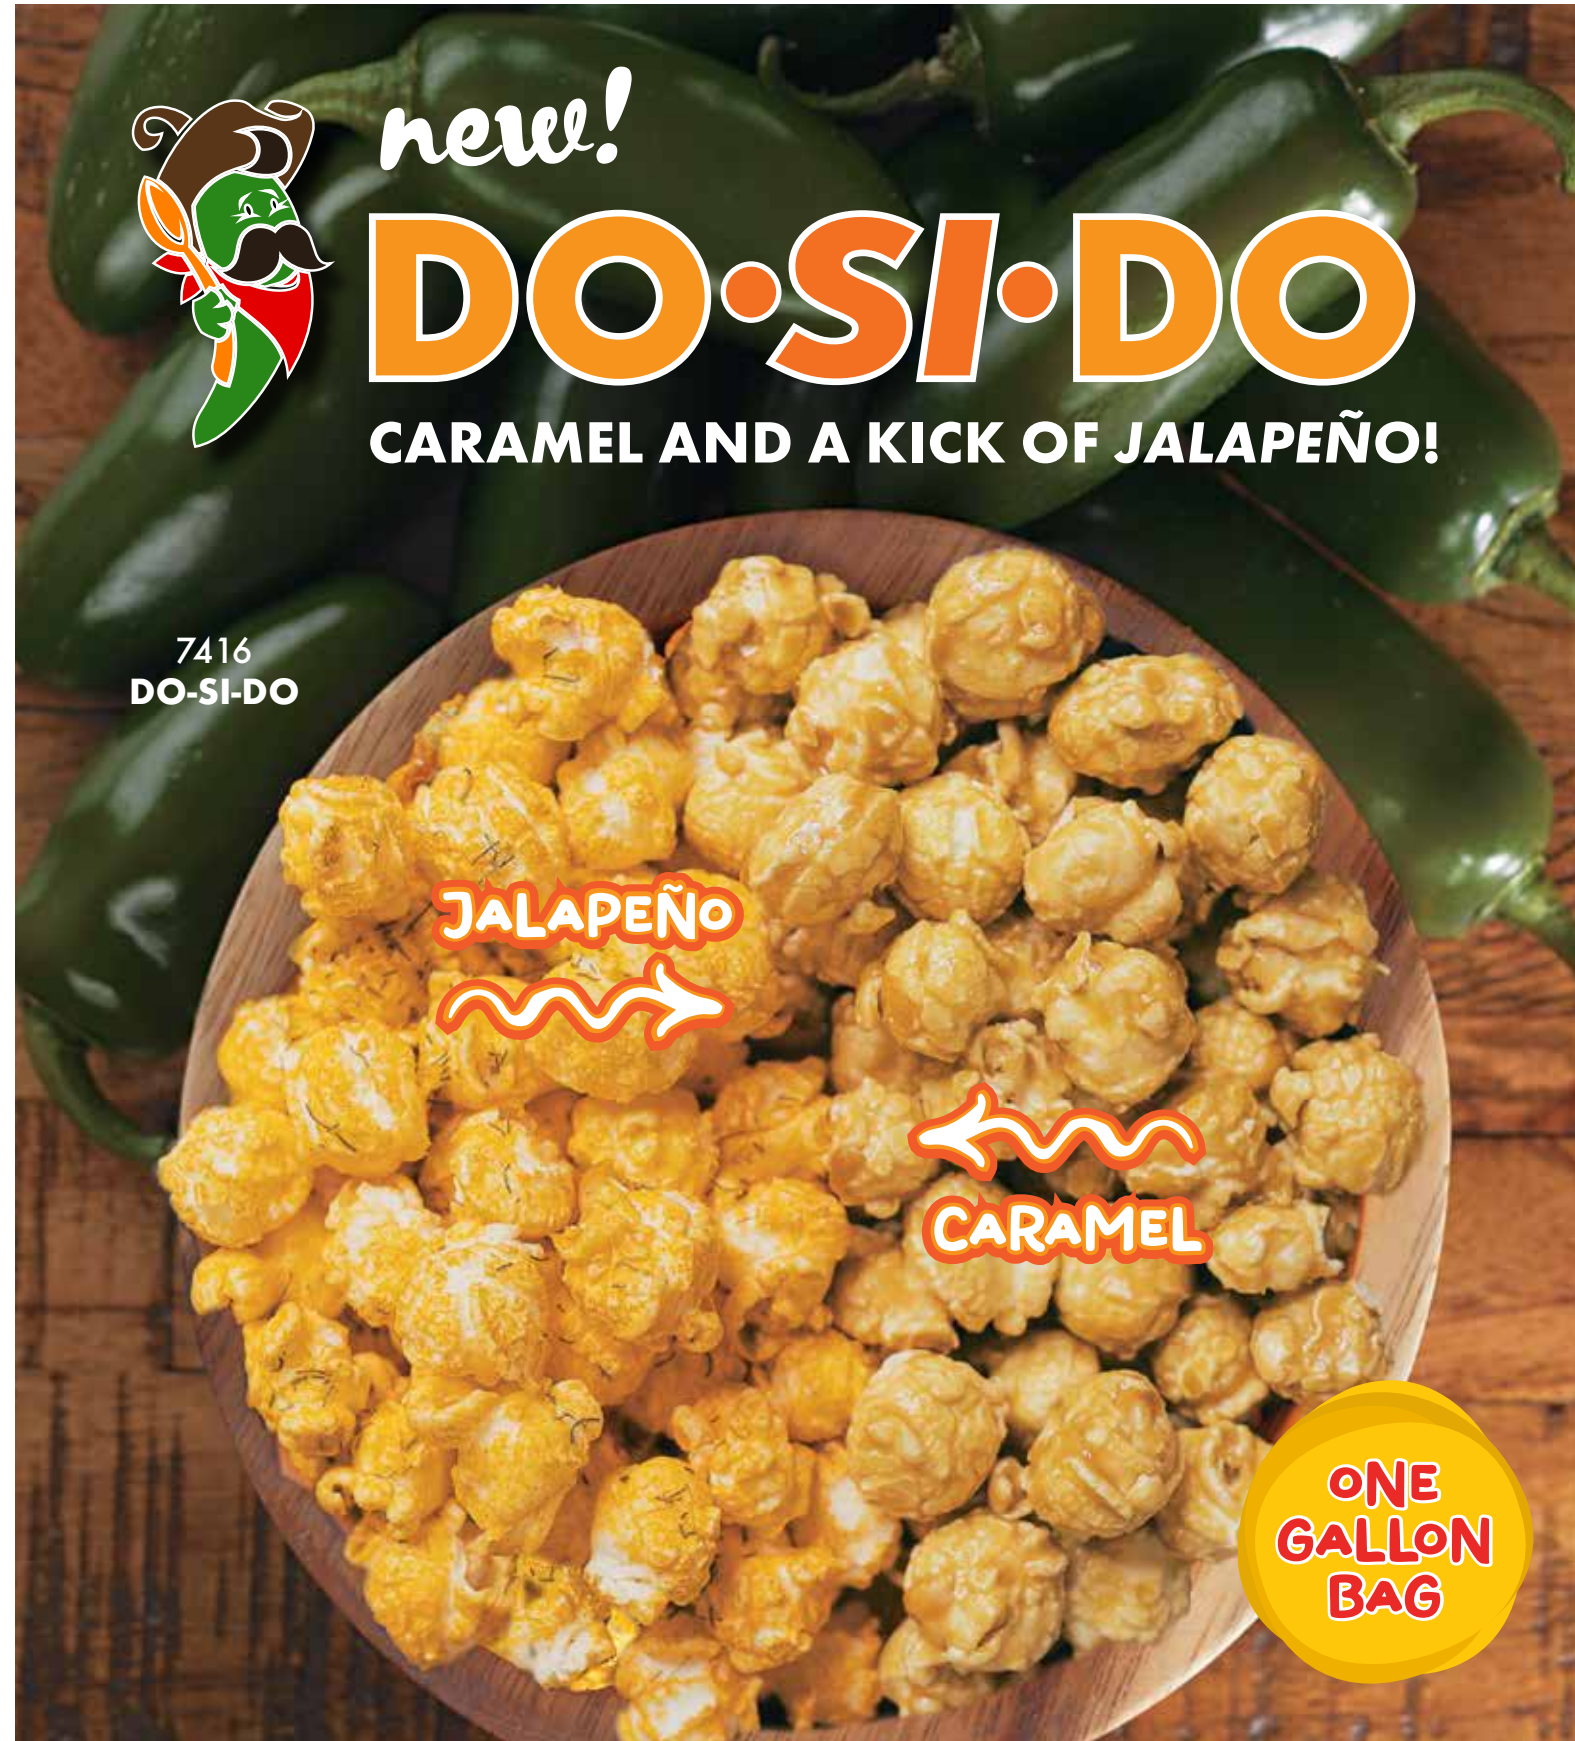

**7414 RANCH**  
A delicious savory snack that is a favorite among popcorn lovers, a blend of herbs and spices. ONE GALLON resealable bag. **\$20.00**

**7410 MOVIE BUTTER**  
The finest popcorn, made with real butter and salt. ONE GALLON resealable bag. **\$20.00**

**7408 CINNAMON TOAST**  
Popcorn covered in butter then sprinkled with cinnamon. ONE GALLON resealable bag. **\$20.00**

7405  
BUTTERY  
CARAMEL

*Rich buttery caramel*

7410  
MOVIE  
BUTTER

ONE  
GALLON  
BAGS

**7406 WHITE CHEDDAR**  
A delicious blend of creamy white cheddar cheese, coating our gourmet popcorn. For cheese lovers everywhere! ONE GALLON resealable bag. **\$20.00**

**7404 WINDY CITY MIX  
CHEDDAR 'N CARAMEL**  
Sweet, salty, cheesy, and buttery carmel all in one bag! The best parts of sweet & savory. ONE GALLON resealable bag. **\$20.00**

7404  
WINDY  
CITY MIX  
CHEDDAR 'N CARAMEL

*Salty & sweet!*

new!

**DO-SI-DO**

**CARAMEL AND A KICK OF JALAPEÑO!**

7416  
DO-SI-DO

JALAPEÑO

CARAMEL